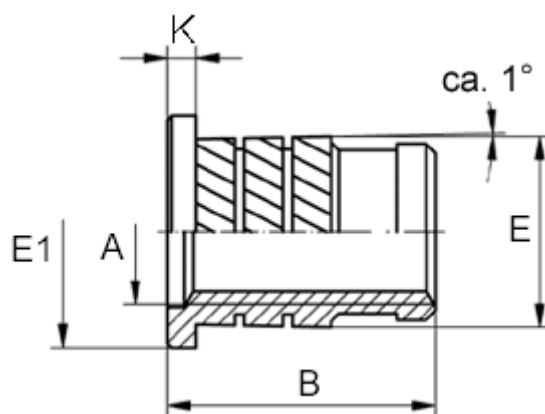

Article number: 12852000080800  
Description: KLEE-coil 852 000 080.800  
M8 Brass

## Measures

---

Female thread A	= M8
Flange diameter E1	= 11.0
Flange height	= 1.3
Length B	= 10.5
Min distance to edge	= 3.8
Outer diameter E	= 9.70
Recommended bore diameter	= 9.3
Type	= 852 000 080.800